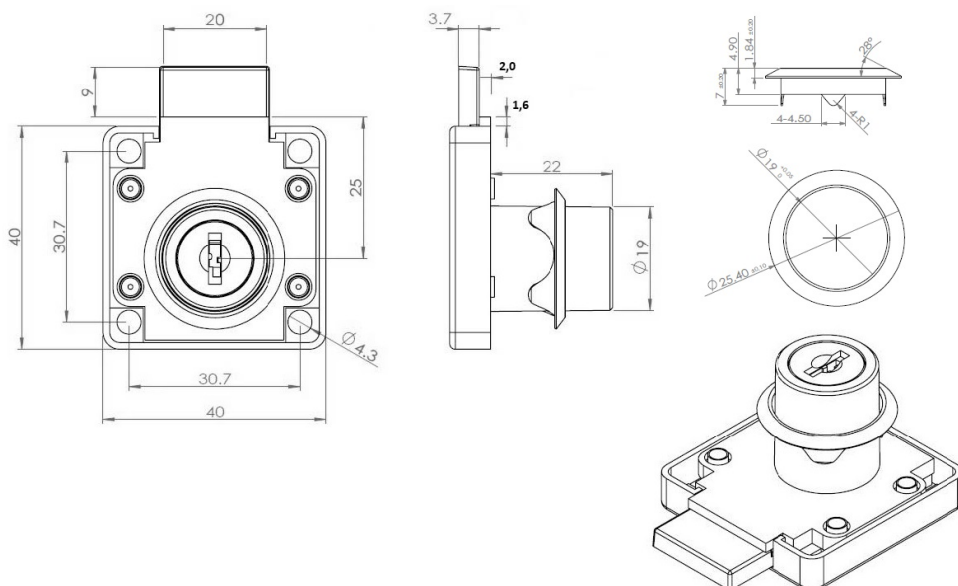

## Description:

Rim Lock M-850,  $\varnothing 19 \times 22$ mm, Drawer, BRZ, MK SISO, #J11

## Item number:

14.01.092-0

Units	Box	Carton	HS Code	Barcode
Pcs.	12	240	8301300000	
				5704866032735